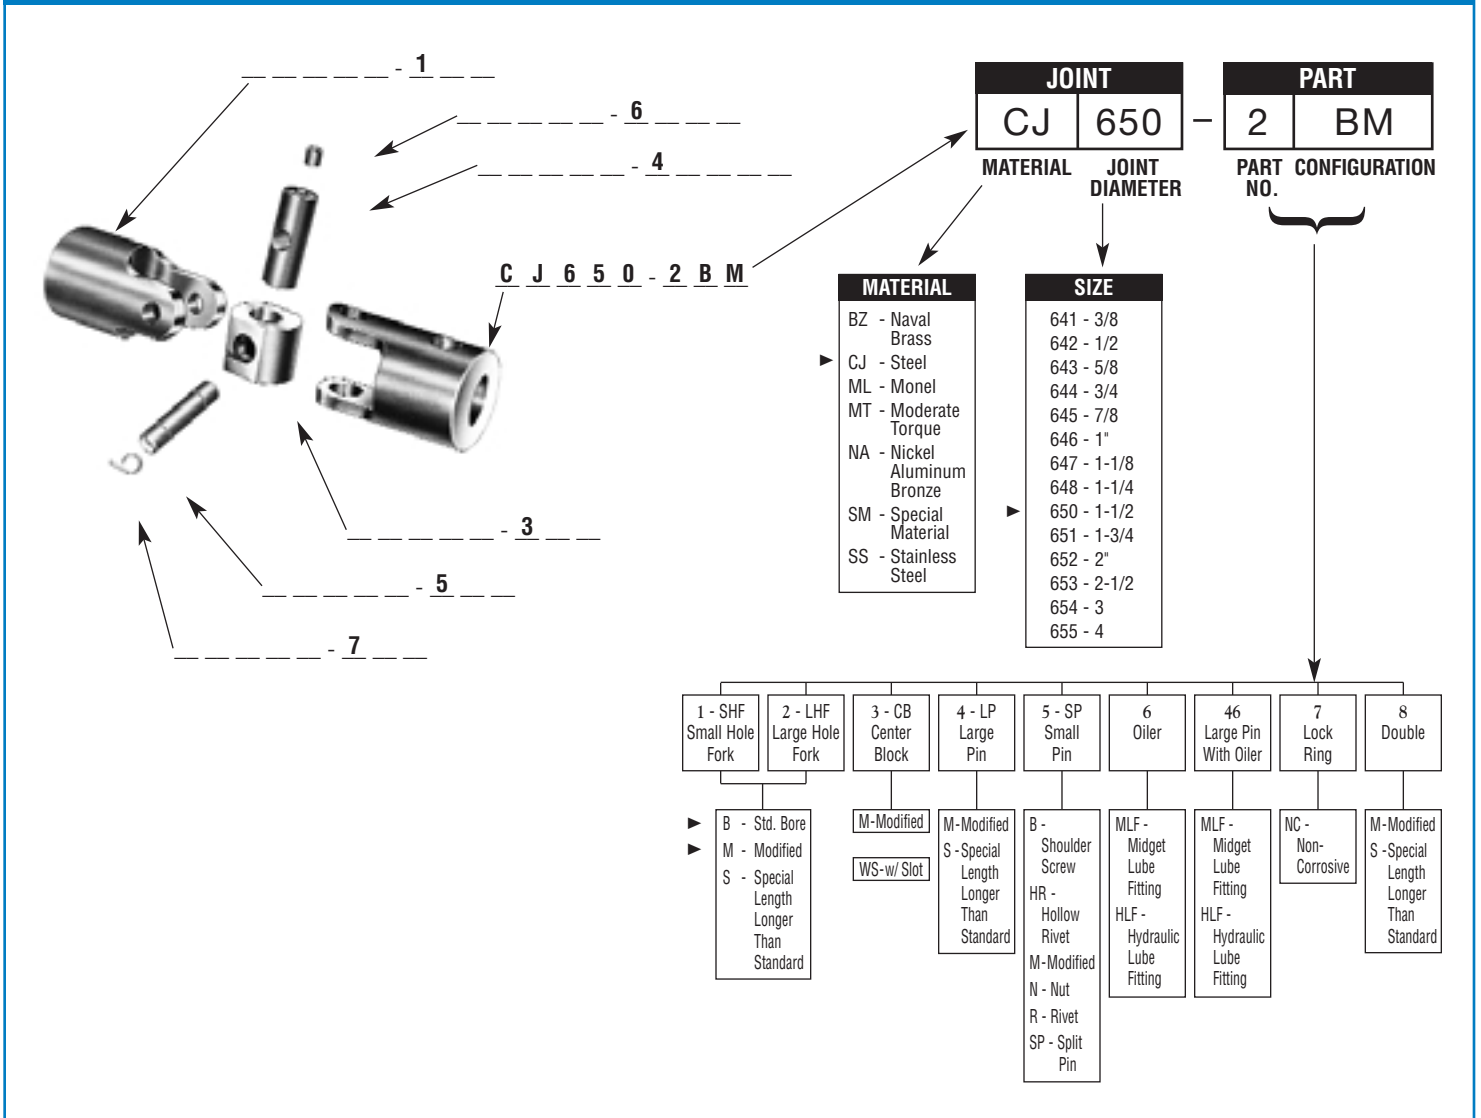

**curtis universal joint component part identification**

UNIVERSAL

Carrier Lifeline System

Printing Equipment

Bradley Fighting Vehicle

Drill Head Attachments

Railroad Cars

APPLICATIONS

# Choosing the Correct Component Part Is as Easy as a Phone Call

**C**urtis Universal maintains an inventory of all component parts that, if required, can be readily machined to customer specifications.